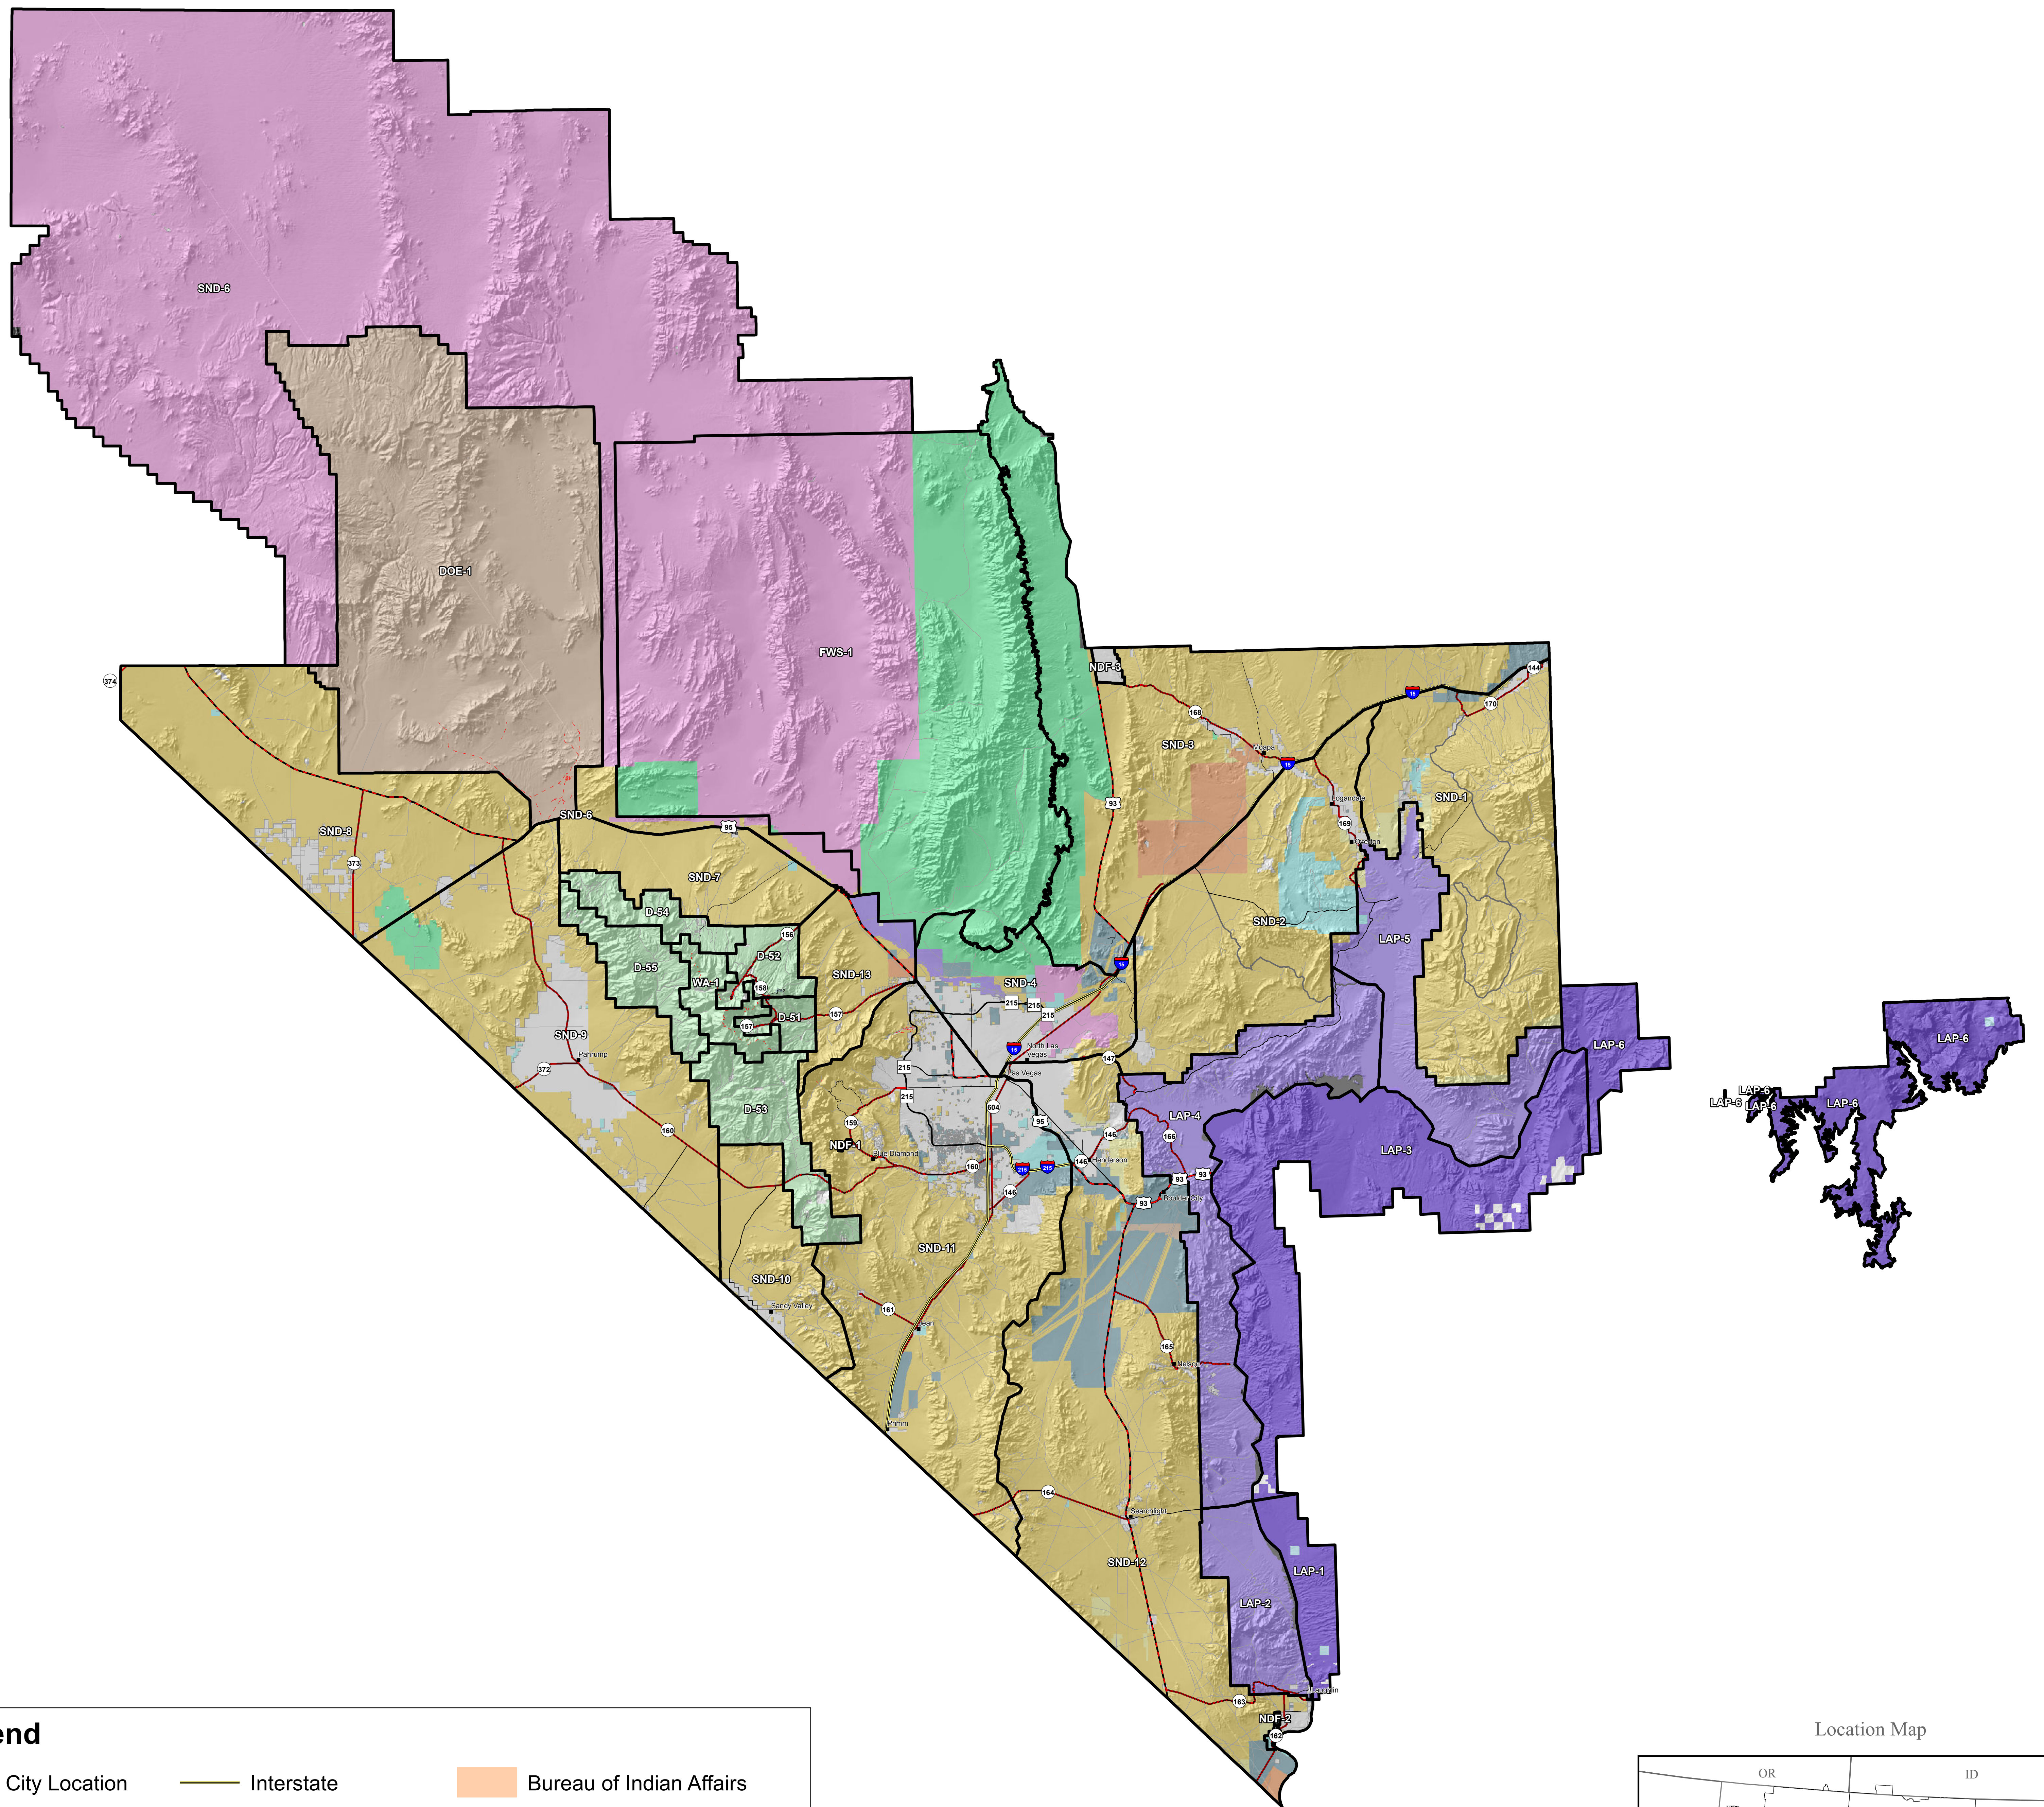

# Las Vegas Interagency Communication Center Interagency Dispatch Reponse Zones

Southern Nevada Office of Fire Management  
Bureau of Land Management  
U.S. Department of the Interior

**Legend**

• City Location	— Interstate	■ Bureau of Indian Affairs
□ LVICC_IA_Zones	— US Highway	■ Bureau of Land Management
	— State Highway	■ Bureau of Reclamation
	— County Highway	■ Department of Defense
	— Arterial	■ Department of Energy
	— Collector	■ Fish and Wildlife Service
	— Local	■ Forest Service
	— Back Country Byway	■ National Park Service
	— Resource	■ Nevada State
— Restricted	■ Local Government	
	■ Private	

**Date: 6/9/2017**  
No Warranty is made by the Bureau of Land Management as to the accuracy, reliability, or completeness of these data for individual use or aggregate use with other data.

**NORTH**  
1:453,668  
1 in = 7 miles